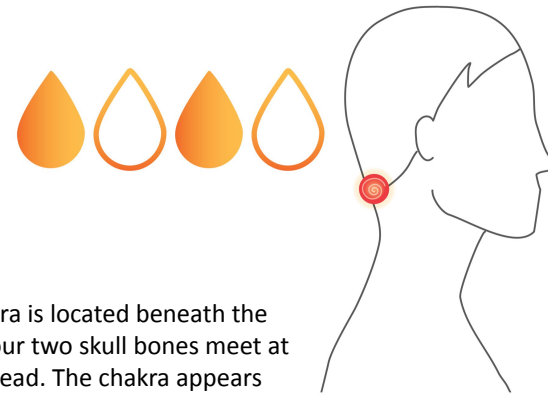

ENERGY HEALING INSTITUTE

Education for The Consciously Curious

Occipital & Medulla Chakras

The Medulla chakra is located directly above where the hard palate on the roof of your mouth meets the soft palate. Engaging the Medulla activates the chakra and ensures it's spinning and vibrating appropriately.

The Occipital chakra is located beneath the crevasse where your two skull bones meet at the back of your head. The chakra appears visually as 4 flames in a horizontal row. Often only two or three of the flames are ignited, as seen in the illustration. Simply visualize all 4 of the flames being lit.