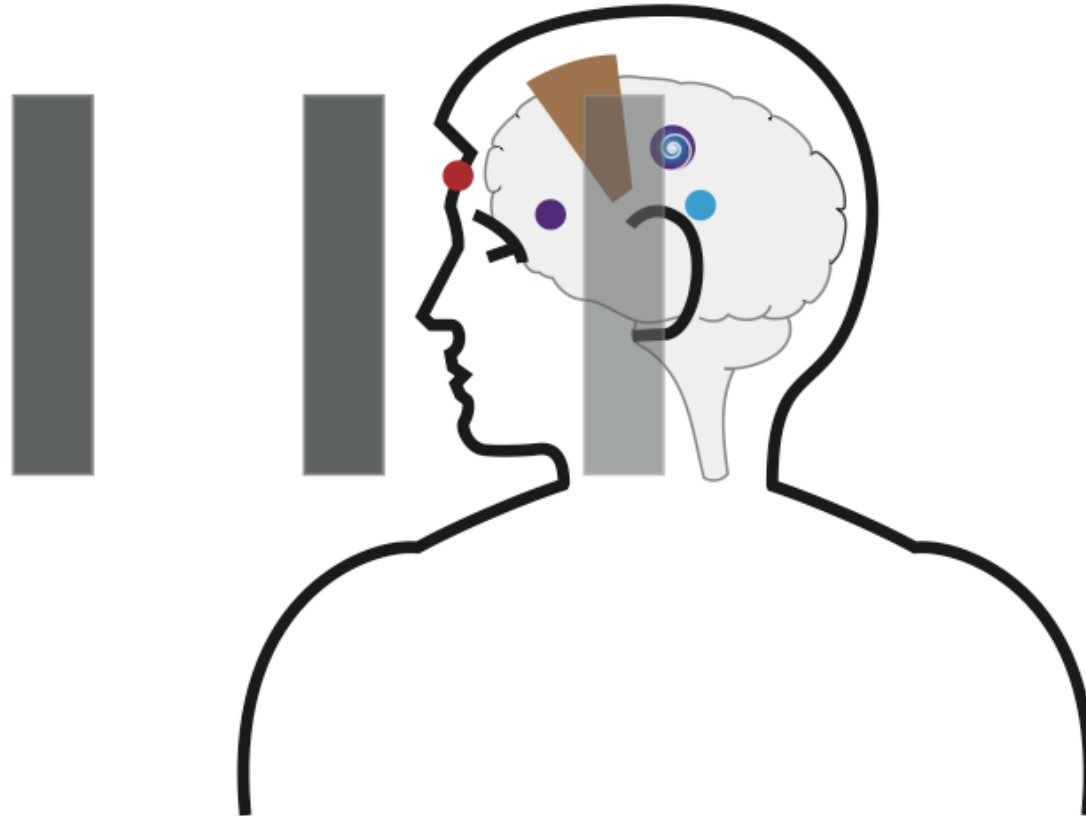

Psychic Screens

Located approximately
12" away from the tip
of your nose. →

Psychic Screens

Located approximately
1" away from the tip of
your nose.

Psychic Screens