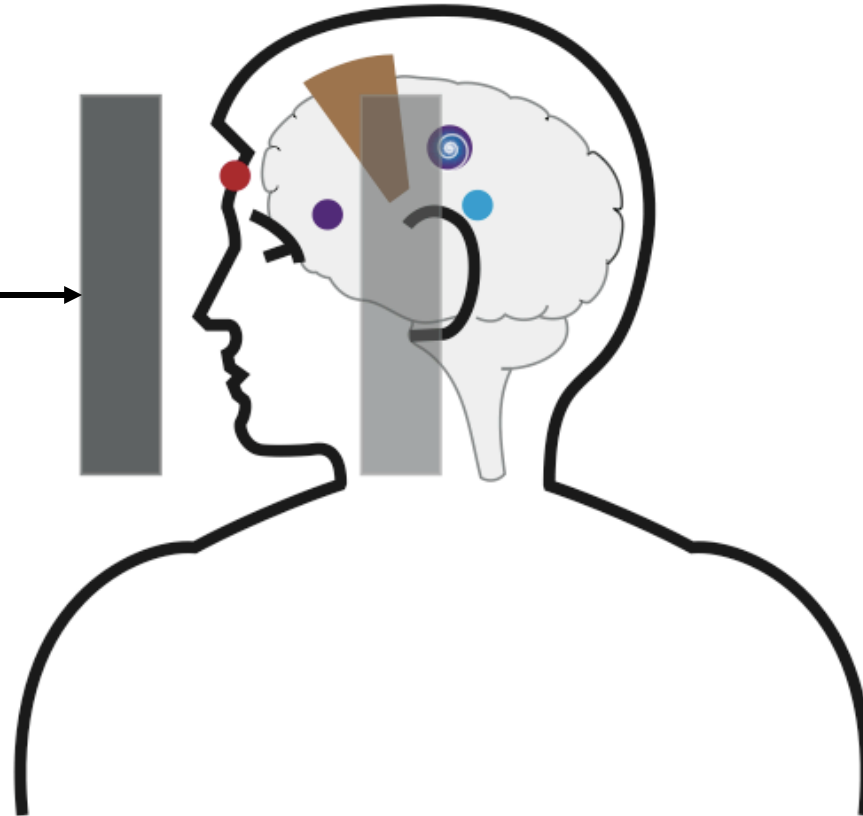

Psychic Screens

Located approximately
12" away from the tip
of your nose. →

Psychic Screens

Located approximately
1" away from the tip of
your nose.

Psychic Screens