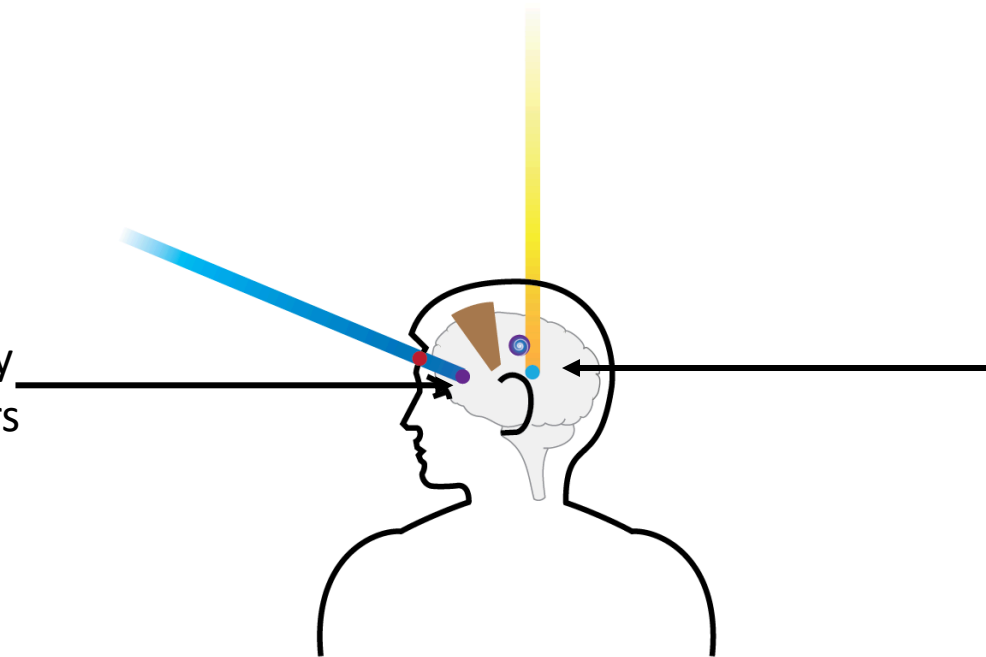

Activating & Clearing the Pineal chakra

Activating & Clearing the Pituitary chakra

Sapphire blue energy, streamed through your third eye into the Pituitary chakra activates and clears the chakra

Pineal chakra activation & clearing

Running Energy in the Clairvoyance System

The 'gates' containing the gold and sapphire energy to their respective chakras are released.

The gold energy flows through the sixth chakra, into the pituitary chakra and out the third eye. The sapphire energy flows through the sixth chakra, into the Pineal chakra and out the crown.

The energy organically flows in a figure 8 pattern, and a flow-state is achieved. The Clairvoyance System is on!